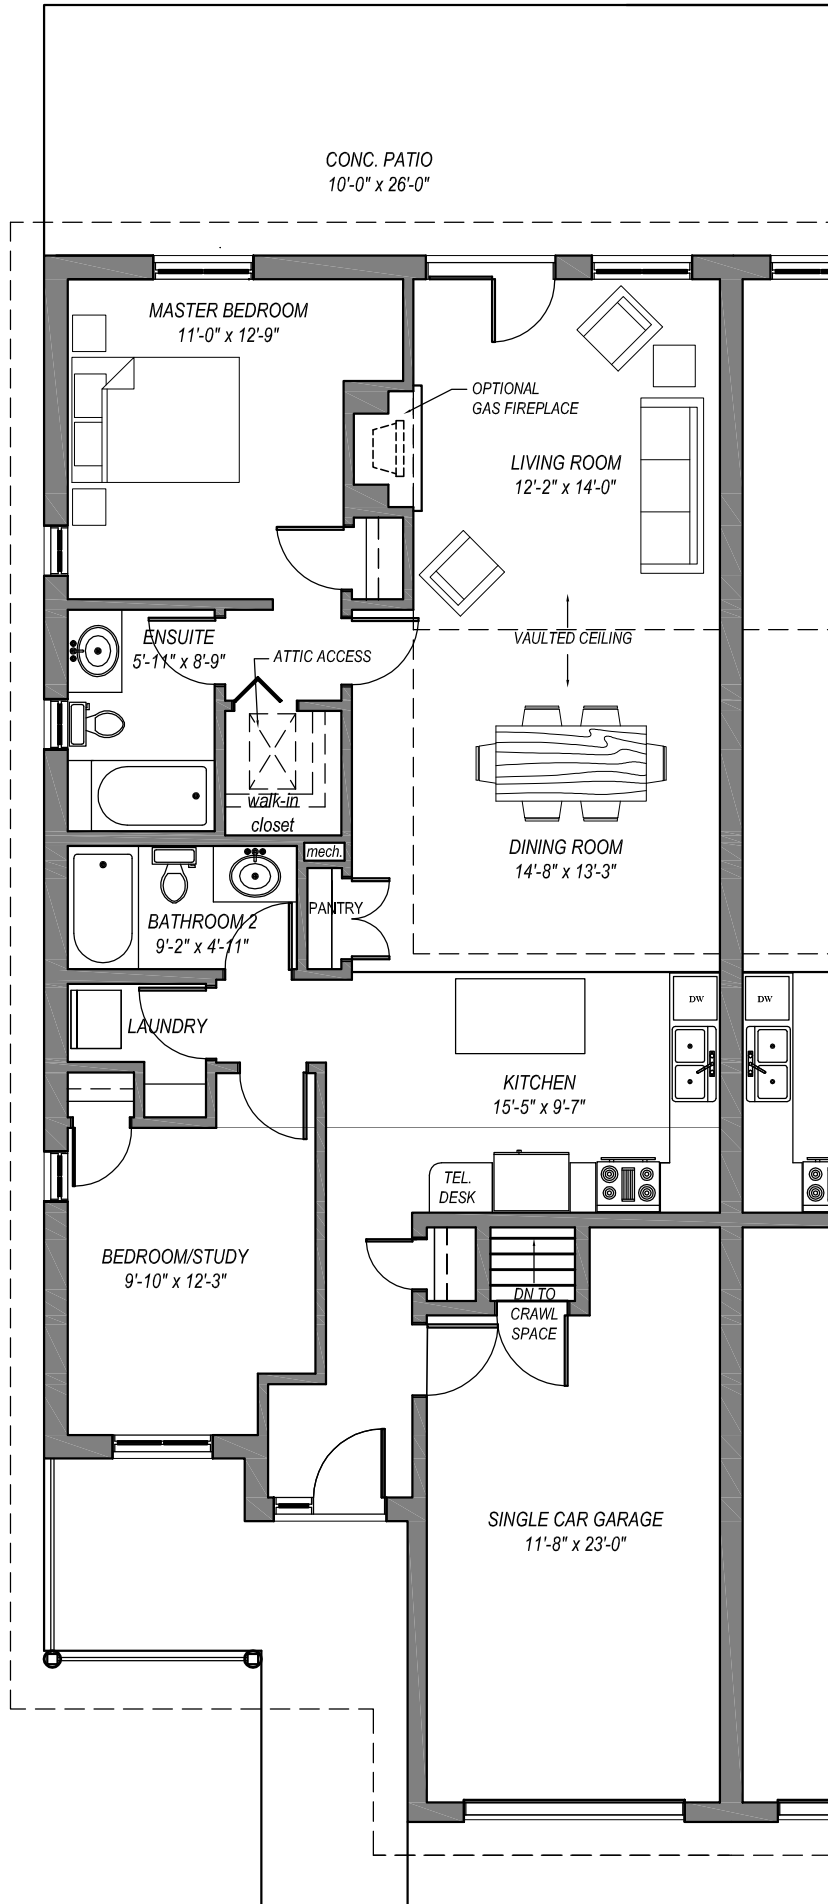

# "The Yorkshire" a 1200 sq.ft. 2 bedroom Townhome

Ground Floor Plan